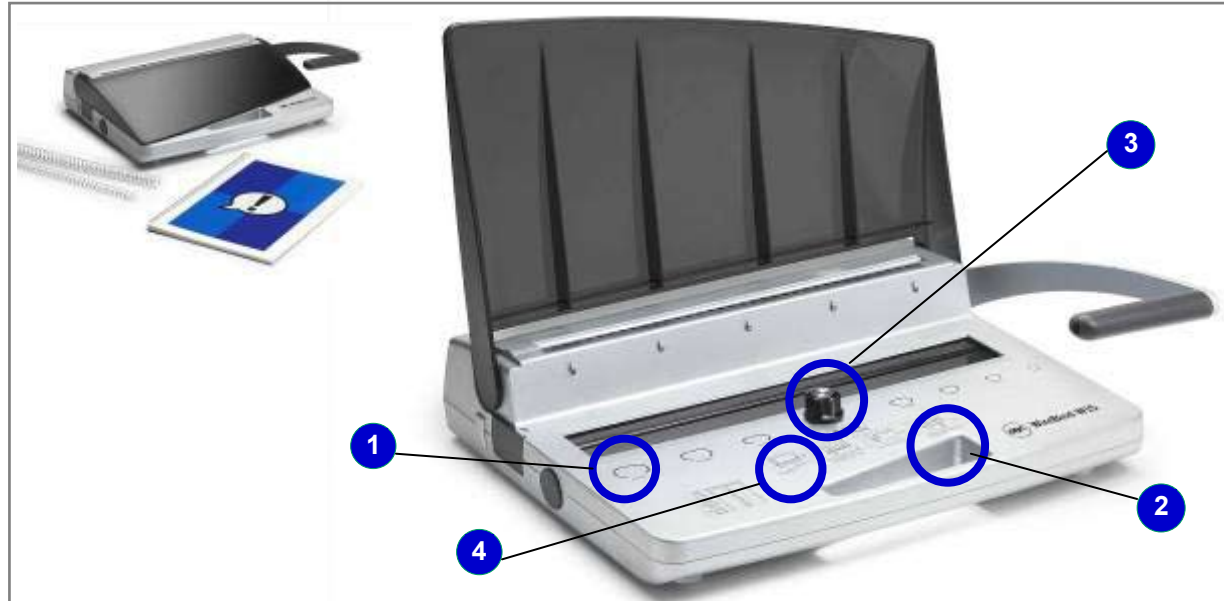

WireBind W15

A compact and stylish general office wire binder. Ideal for everyday desktop binding.

- **Compact** and **portable** desktop wire binder ideal for light office use.
- Punch Capacity: 15 sheets (80 gsm)
- Binds up to 125 sheets (14mm wire) (80 gsm)
- Simple and easy to use controls
- Easy access clippings tray at the side of the machine.

Features & Benefits

- 1. Wire Size Guide**
 - Simple and easy to use guides
- 2. Carry Handle**
 - For portable wire binding
- 3. Wire Closure Control**
 - For consistent and accurate wire closure
- 4. Quick Starter Guide**
 - Simple and clear operating instructions